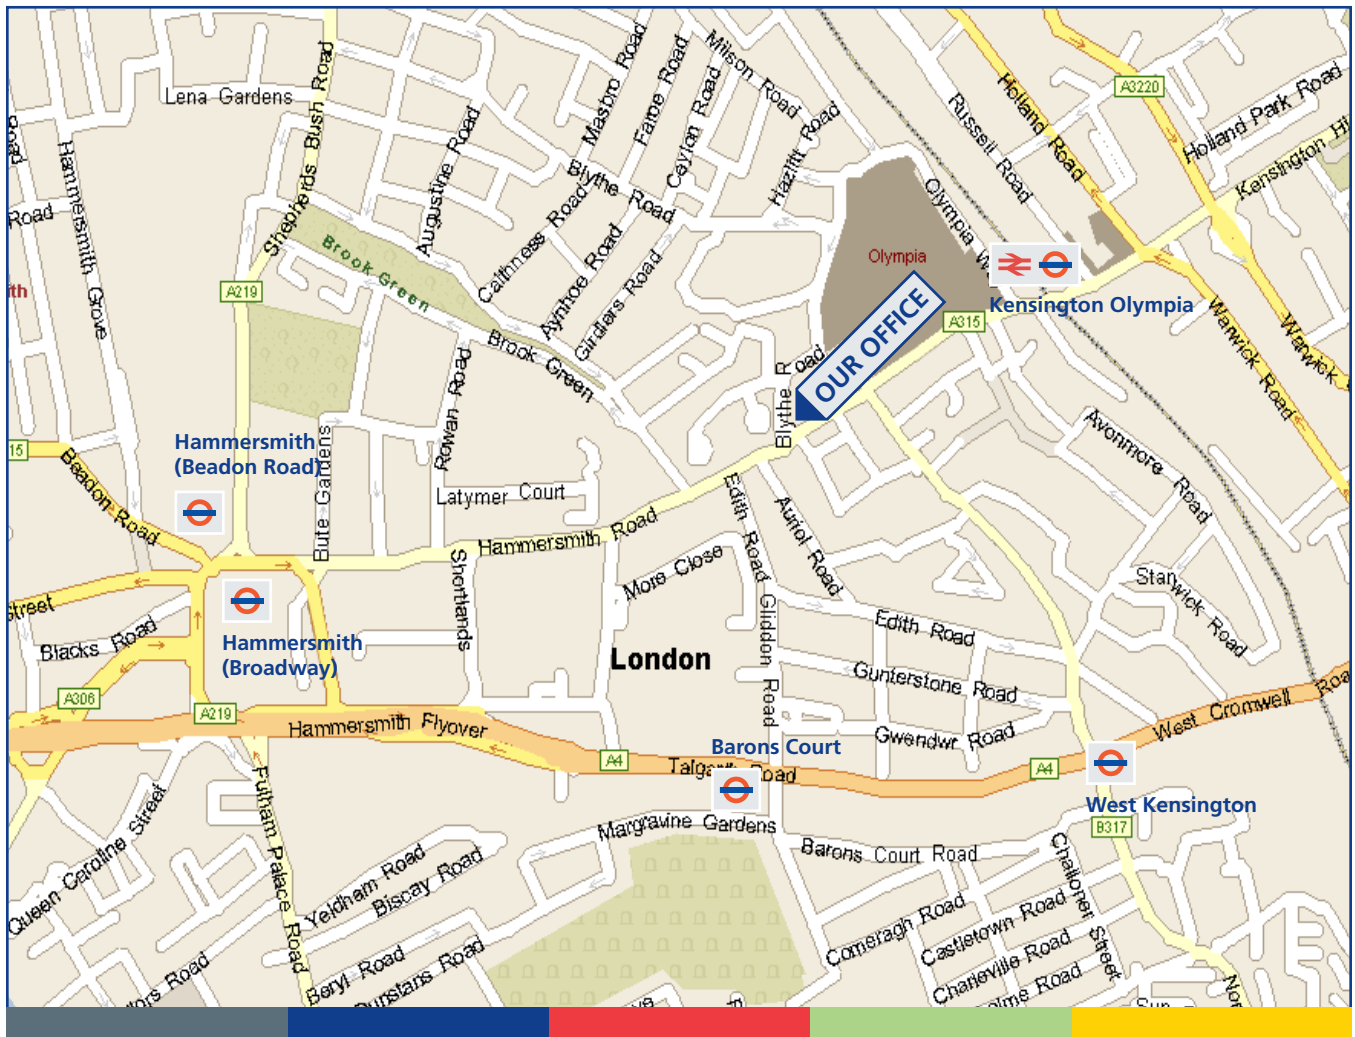

## How to find us

The Kensington Centre  
66 Hammersmith Road  
London, W14 8UD  
United Kingdom

### Nearest underground lines

Kensington Olympia  
District Line and National Rail links  
Barons Court  
District & Piccadilly Lines  
West Kensington  
District Line  
Hammersmith (Broadway Shopping Centre)  
District & Piccadilly Lines  
Hammersmith (Beadon Road)  
Hammersmith & City Line